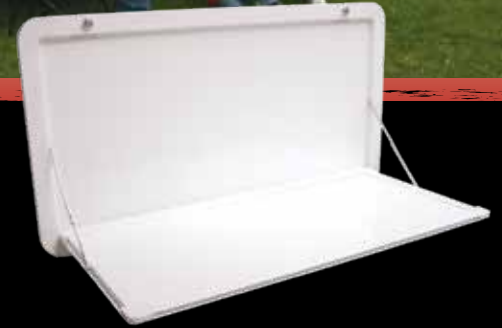

Nomadic Solutions Pty Ltd
P: 02 9011 8144

Order online at our secure website
www.nomadicsolutions.com.au

Come and see the lifestyletable™ at:

lifestyletable™
a Nomadic Solution